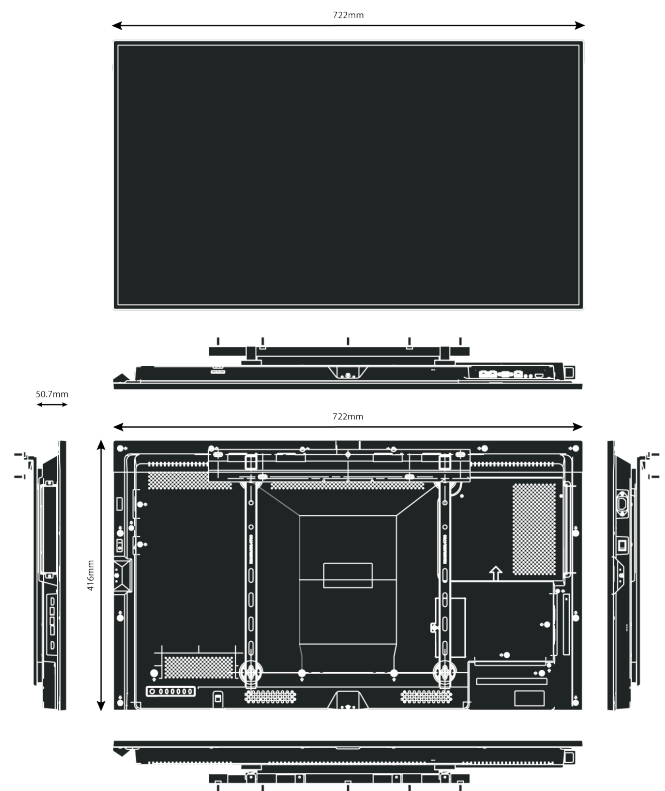

Specifications

Digital Display Panel

Backlight	ELED
Panel Type	IPS
Size	32"
Resolution	1920 x 1080
Refresh rate	60Hz
Color	1.07G
Brightness	500 nits
Contrast(typ)	1200:1
Response time (typ)	8ms
Viewing angle (Min.)	178°/178°
Color gamut	72%
Haze	25%
Orientation	Landscape & Portrait
Lifetime	50,000 hrs
Operation Hours	24/7

Power

Input	AC 100~240V (50/60Hz)
Power Consumption	65W
Standby consumption	<0.5W

Physical

Bezel Color	Black
Set Dimension (W×H×D)	722 x 416 x 50.7 mm 28.43 x 16.38 x 2 inch
Bezel width (T/L/R/B)	9.6mm (T/B/L/R)
Net Weight	6.6kg / 14.55lbs
Packing Dimension (W×H×D)	800 x 496 x 120 mm 31.5 x 19.53 x 5.12 inch
Packed Weight	8.7kg / 19.18 lbs
VESA	200mm x 200 mm

System

OS	Android 9.0
DDR	2G
ROM	16G
Language	English/Chinese

Connectivity

WIFI	Yes
LAN	RJ45 x 1
USB	2
Input	USB x 2 HDMI x 2 DP x 1 VGA x 1 RS232 x 1
Output	Audio x 1 HDMI x 1 RS232 x 1

Certification

Standard Certification	CB/CE/ERP/CTUVus/CEC/FCC/RCM	CB CE
Energy Table	32BM66AE	ERP

Speaker

Built in speaker	8W x 2

Control Method

Remote	Yes
RS232	Yes

Environment

Temperature	Storage: -20°~60°
	Operation: 0°~40°
Humidity	Storage: 10%~90%
	Operation: 20%~80%

Media Player compatibility

OPS Type Compatible	No

What's in the box

Basic	Power cord, Remote Control, RS232 label, Battery, LOGO, Spacer

Dimensions

32" 722 x 416 x 50.7 mm / 28.43 x 16.38 x 2 inch
6.6kg / 14.55 lbs

AZZA SALES (THAILAND) CO., LTD.

5 Borommaratchachonnani 81, Chimplee, Taling Chan, Bangkok 10170

Identification Number : 0105565036975

Tel. 099-151-5951 (Bell)

info@azzasales.com

Agent :